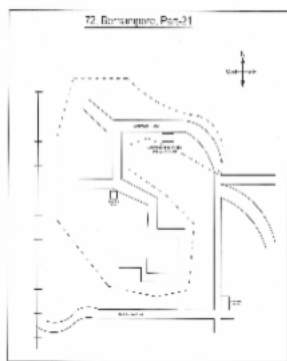

Polling Station Building Front View

Nazri Naksha