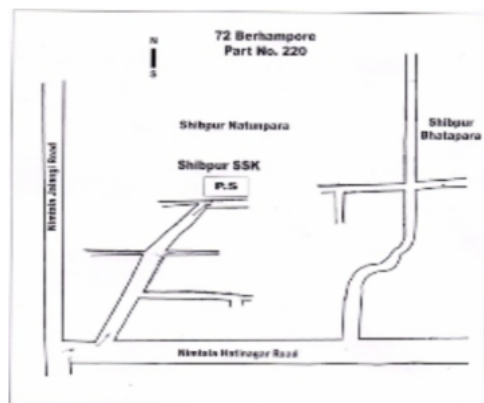

Nazri Naksha

Google Map View

Polling Station Building Front View

Polling Station Front View

Cad View

Key MAP View