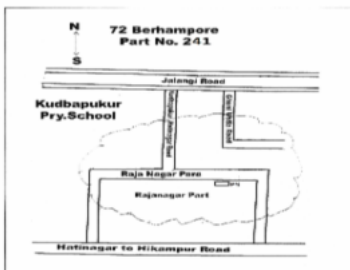

Nazri Naksha

Google Map View