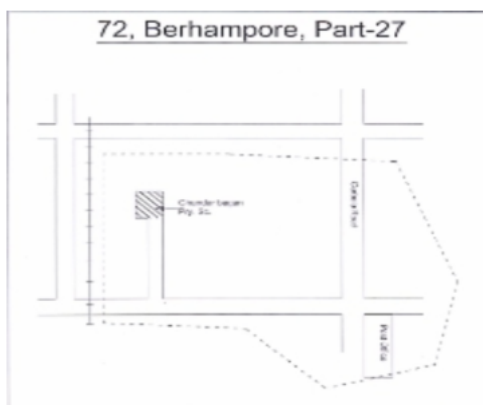

Nazri Naksha

Google Map View

Polling Station Building Front View

Polling Station Front View

Cad View

Key MAP View