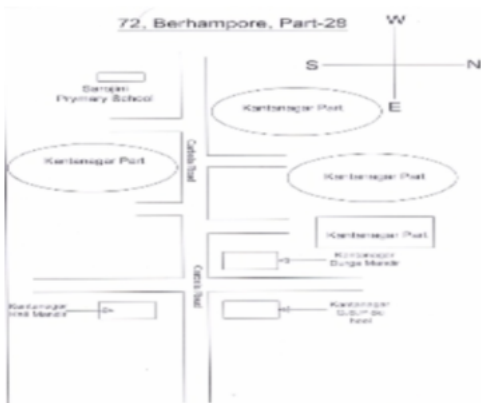

Nazri Naksha

Google Map View

Polling Station Building Front View

Polling Station Front View

Cad View

Key MAP View