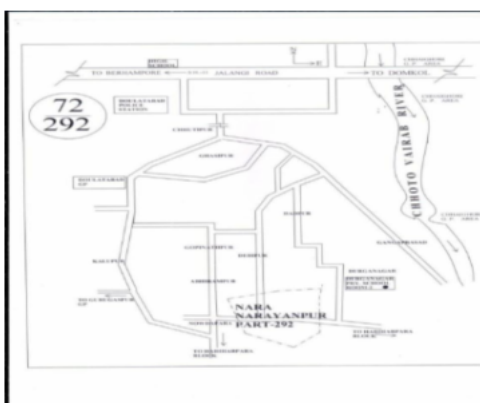

Polling Station Front View

Cad View