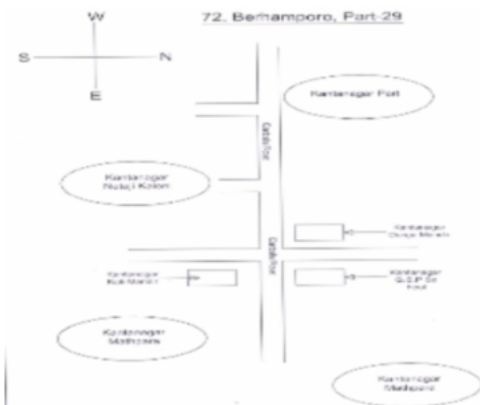

Nazri Naksha

Google Map View

Polling Station Building Front View

Polling Station Front View

Cad View

Key MAP View