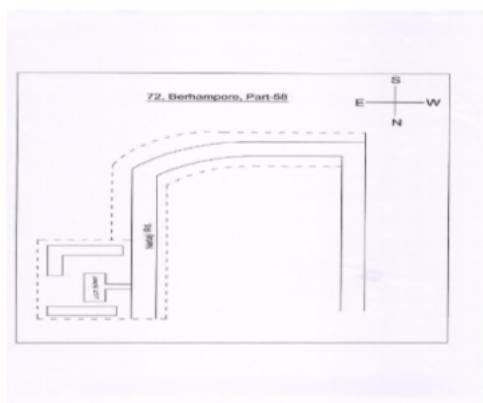

Nazri Naksha

Google Map View

Polling Station Building Front View

Polling Station Front View

Cad View

Key MAP View