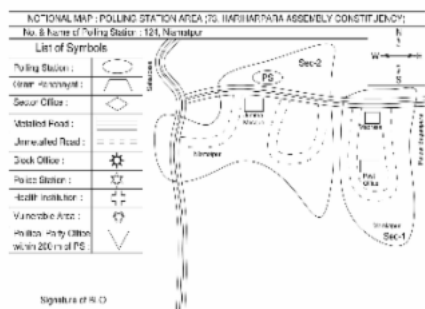

Nazri Naksha

Google Map View