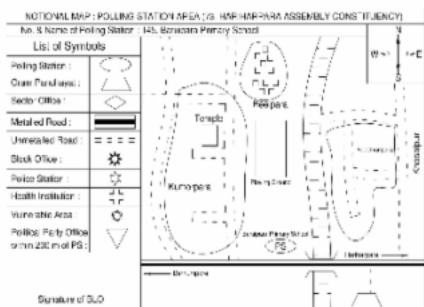

Nazri Naksha

Google Map View