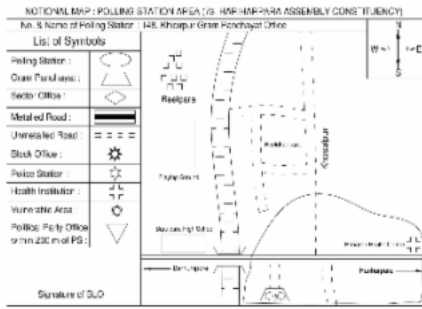

Nazri Naksha

Google Map View