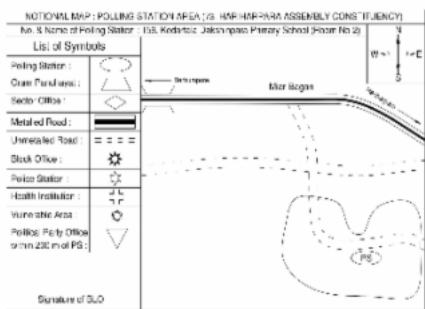

Nazri Naksha

Google Map View