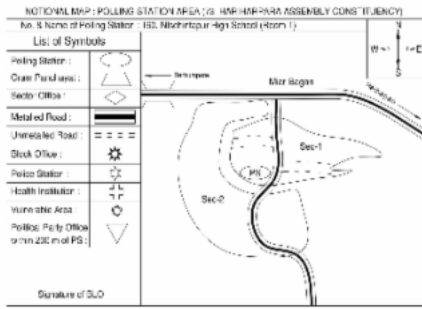

Nazri Naksha

Google Map View