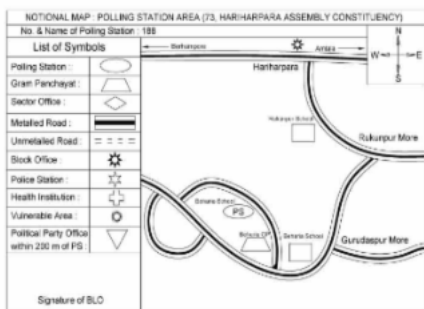

Nazri Naksha

Google Map View

Polling Station Building Front View

Polling Station Front View

Cad View

Key MAP View