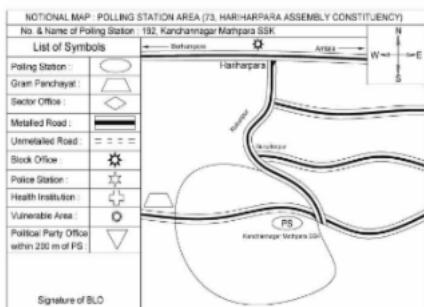

Nazri Naksha

Google Map View

Polling Station Building Front View

Polling Station Front View

Cad View

Key MAP View