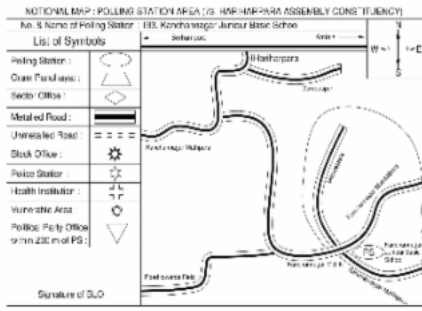

Nazri Naksha

Google Map View