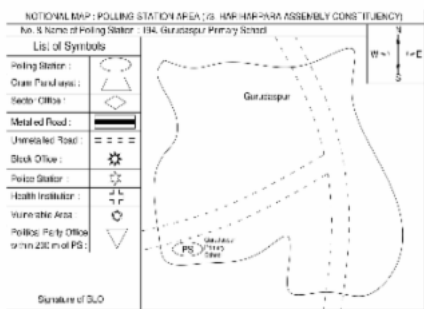

Nazri Naksha

Google Map View