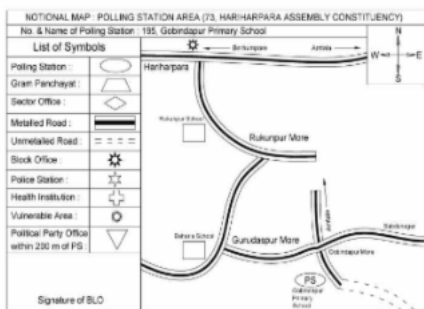

Nazri Naksha

Google Map View

Polling Station Building Front View

Polling Station Front View

Cad View

Key MAP View