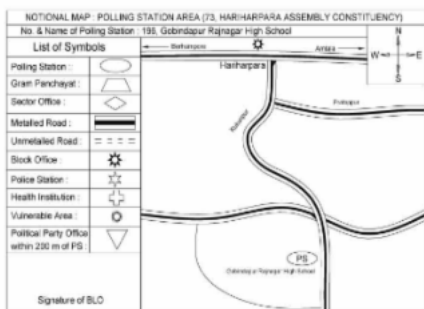

Nazri Naksha

Google Map View

Polling Station Building Front View

Polling Station Front View

Cad View

Key MAP View