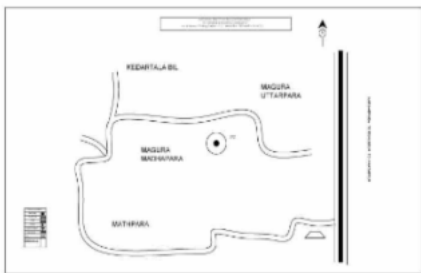

Nazri Naksha

Google Map View

Polling Station Building Front View

Polling Station Front View

Cad View

Key MAP View