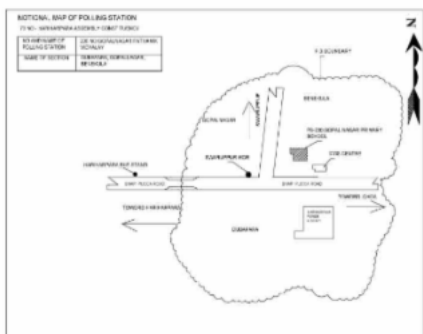

Nazri Naksha

Google Map View

Polling Station Building Front View

Polling Station Front View

Cad View

Key MAP View