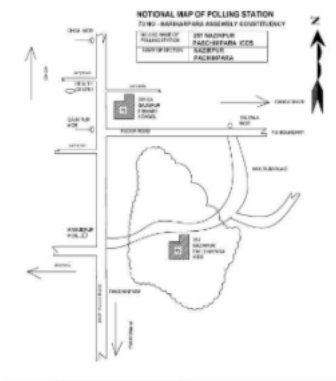

Nazri Naksha

Google Map View

Polling Station Building Front View

Polling Station Front View

Cad View

Key MAP View