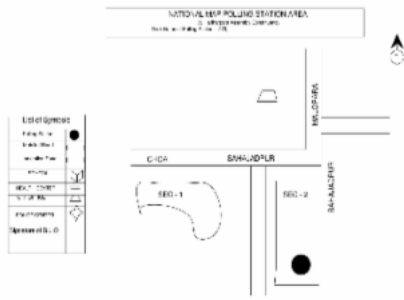

Nazri Naksha

Google Map View