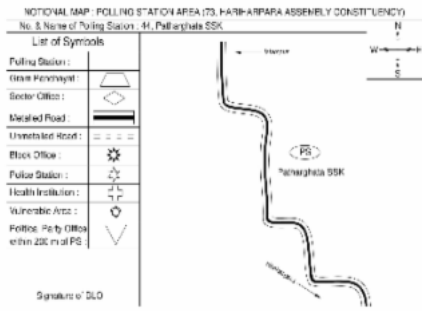

Nazri Naksha

Google Map View