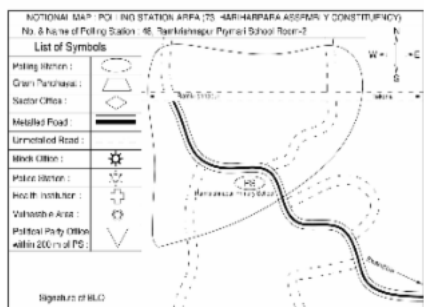

Nazri Naksha

Google Map View