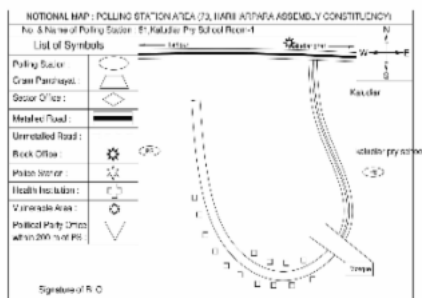

Nazri Naksha

Google Map View