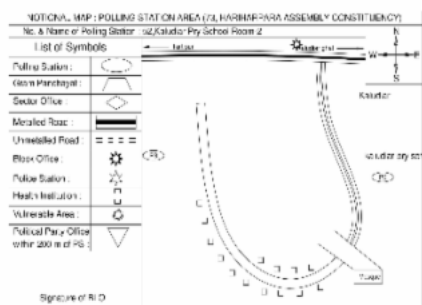

Nazri Naksha

Google Map View