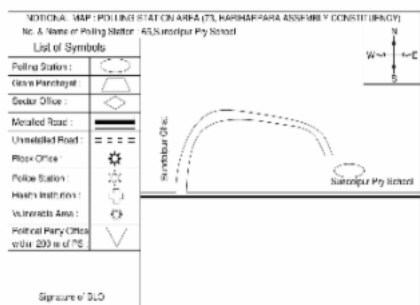

Nazri Naksha

Google Map View