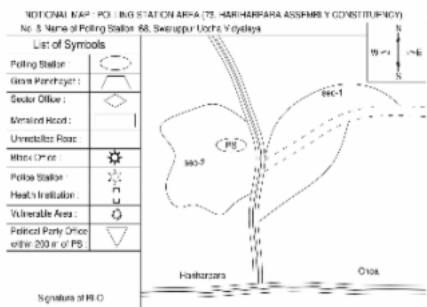

Nazri Naksha

Google Map View