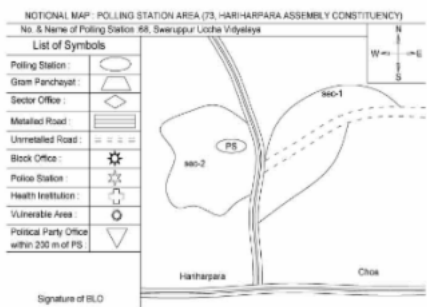

Nazri Naksha

Google Map View

Polling Station Building Front View

Polling Station Front View

Cad View

Key MAP View