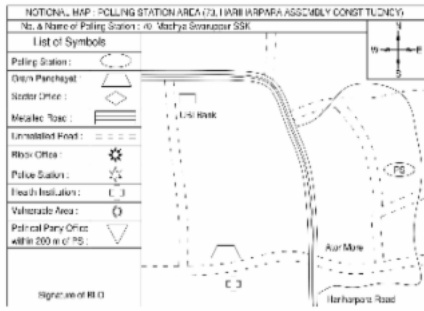

Nazri Naksha

Google Map View