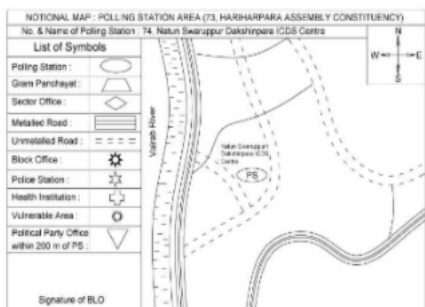

Nazri Naksha

Google Map View

Polling Station Building Front View

Polling Station Front View

Cad View

Key MAP View