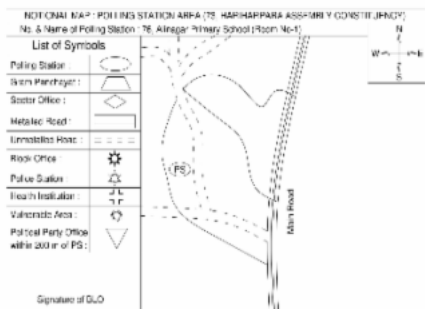

Nazri Naksha

Google Map View