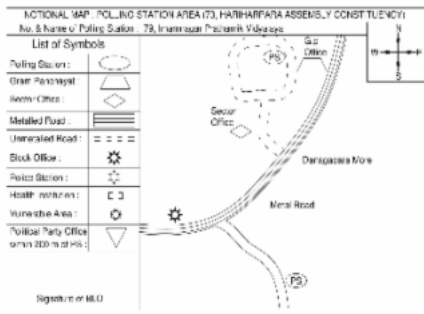

Nazri Naksha

Google Map View