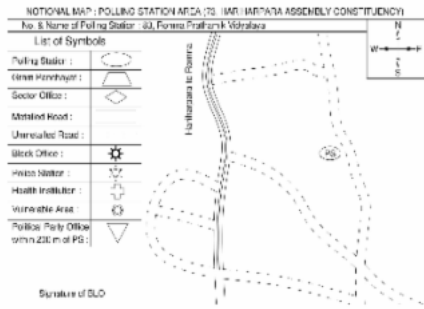

Nazri Naksha

Google Map View