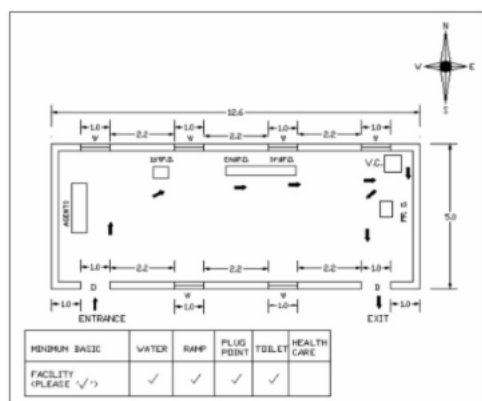

Nazri Naksha

Google Map View

Polling Station Building Front View

Polling Station Front View

Cad View

Key MAP View