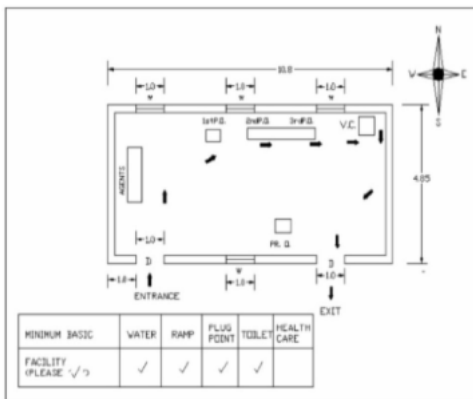

Nazri Naksha

Google Map View

Polling Station Building Front View

Polling Station Front View

Cad View

Key MAP View