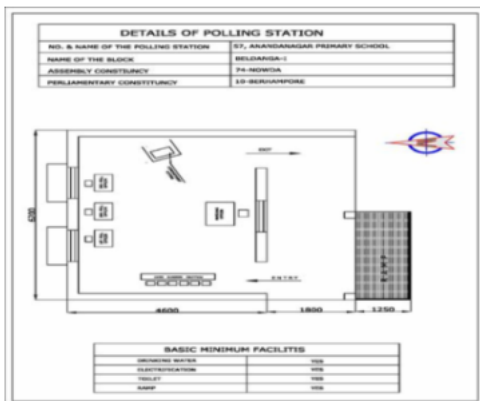

Nazri Naksha

Google Map View

Polling Station Building Front View

Polling Station Front View

Cad View

Key MAP View