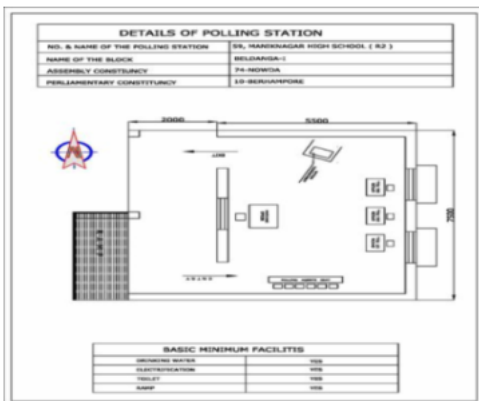

Nazri Naksha

Google Map View

Polling Station Building Front View

Polling Station Front View

Cad View

Key MAP View