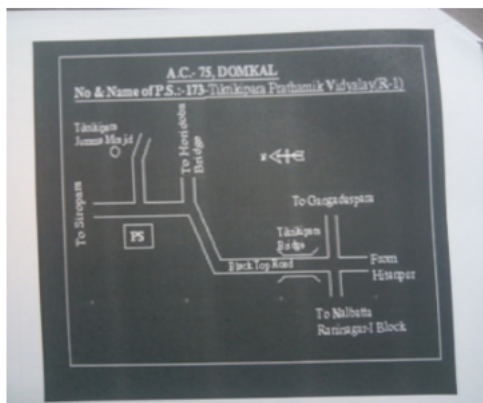

Nazri Naksha

Google Map View