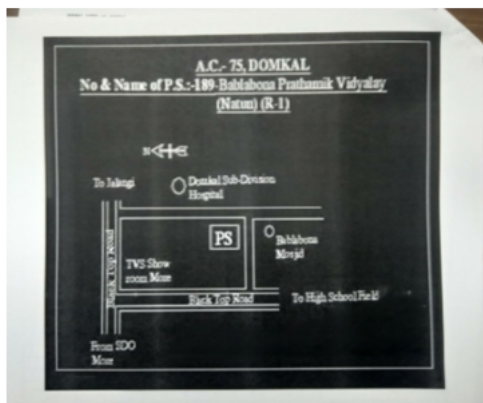

Nazri Naksha

Google Map View