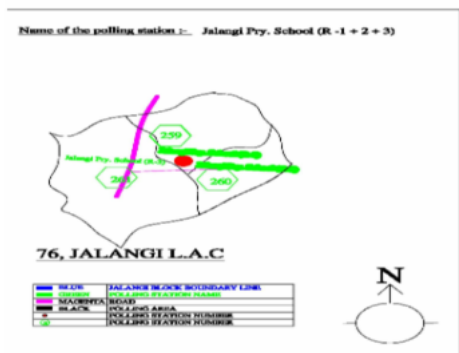

Nazri Naksha

Google Map View