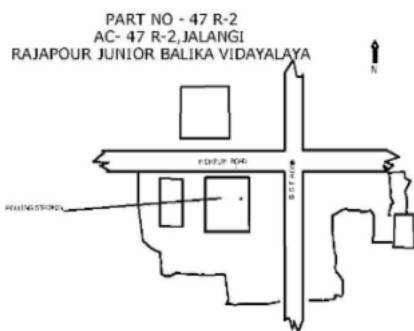

Nazri Naksha

Google Map View

Polling Station Building Front View

Polling Station Front View

Cad View

Key MAP View