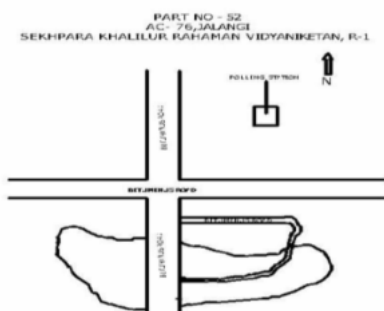

Nazri Naksha

Google Map View

Polling Station Building Front View

Polling Station Front View

Cad View

Key MAP View