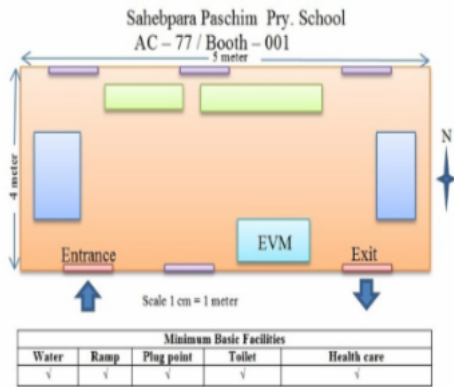

Nazri Naksha

Google Map View

Polling Station Building Front View

Polling Station Front View

Cad View

Key MAP View