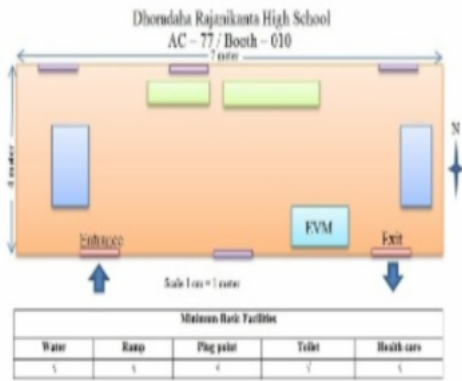

Nazri Naksha

Google Map View

Dhoradaha Rajanikanta High School
AC - 77 / Booth - 10

Polling Station Building Front View

Polling Station Front View

Cad View

Key MAP View