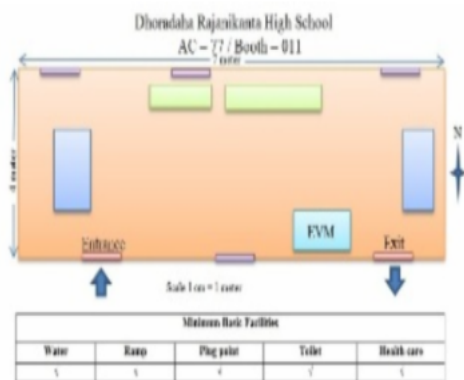

Nazri Naksha

Google Map View

Dhoradaha Rajanikanta High School
AC - 77 / Booth - 11

Polling Station Building Front View

Polling Station Front View

Cad View

Key MAP View