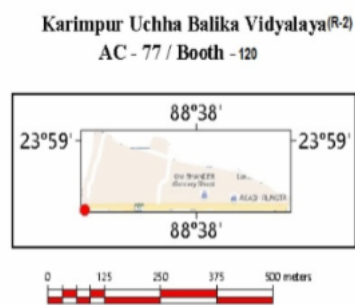

Nazri Naksha

Google Map View