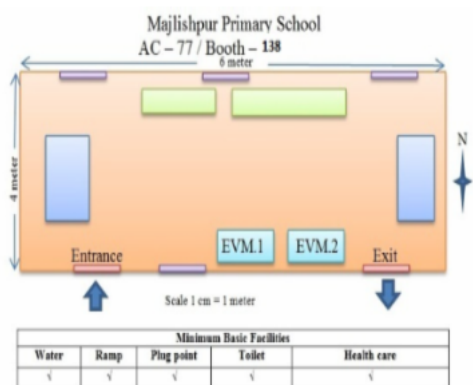

Nazri Naksha

Google Map View

Polling Station Building Front View

Polling Station Front View

Cad View

Key MAP View