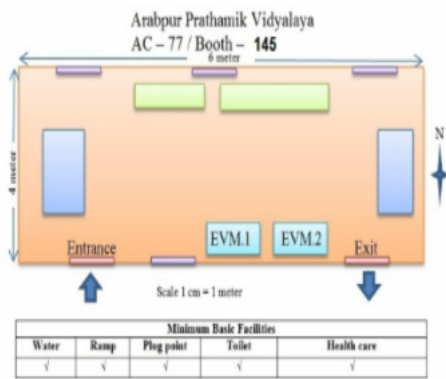

Nazri Naksha

Google Map View

Polling Station Building Front View

Polling Station Front View

Cad View

Key MAP View